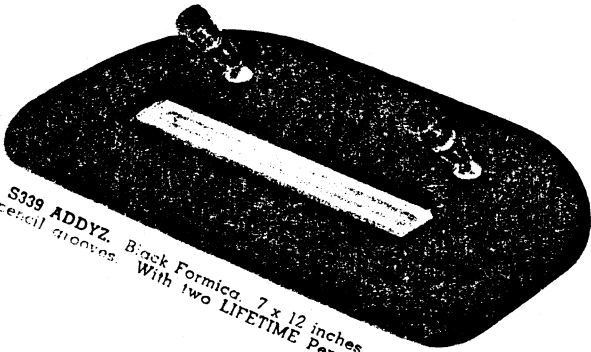

Lifetime* GIFTS

FOR HOME AND OFFICE

M468 ADAPH. Dark Walnut finish Bakelite memo pad, 5 x 9 inches. Standard Ever-Ready Pad. Gold trim. With Brown LIFETIME Pen \$10.00.

M278 PENDE. Dark Walnut finish Bakelite memo pad. Gold trim. 5 1/4 x 8 3/4 inches. With Brown LIFETIME Pen \$10.00.